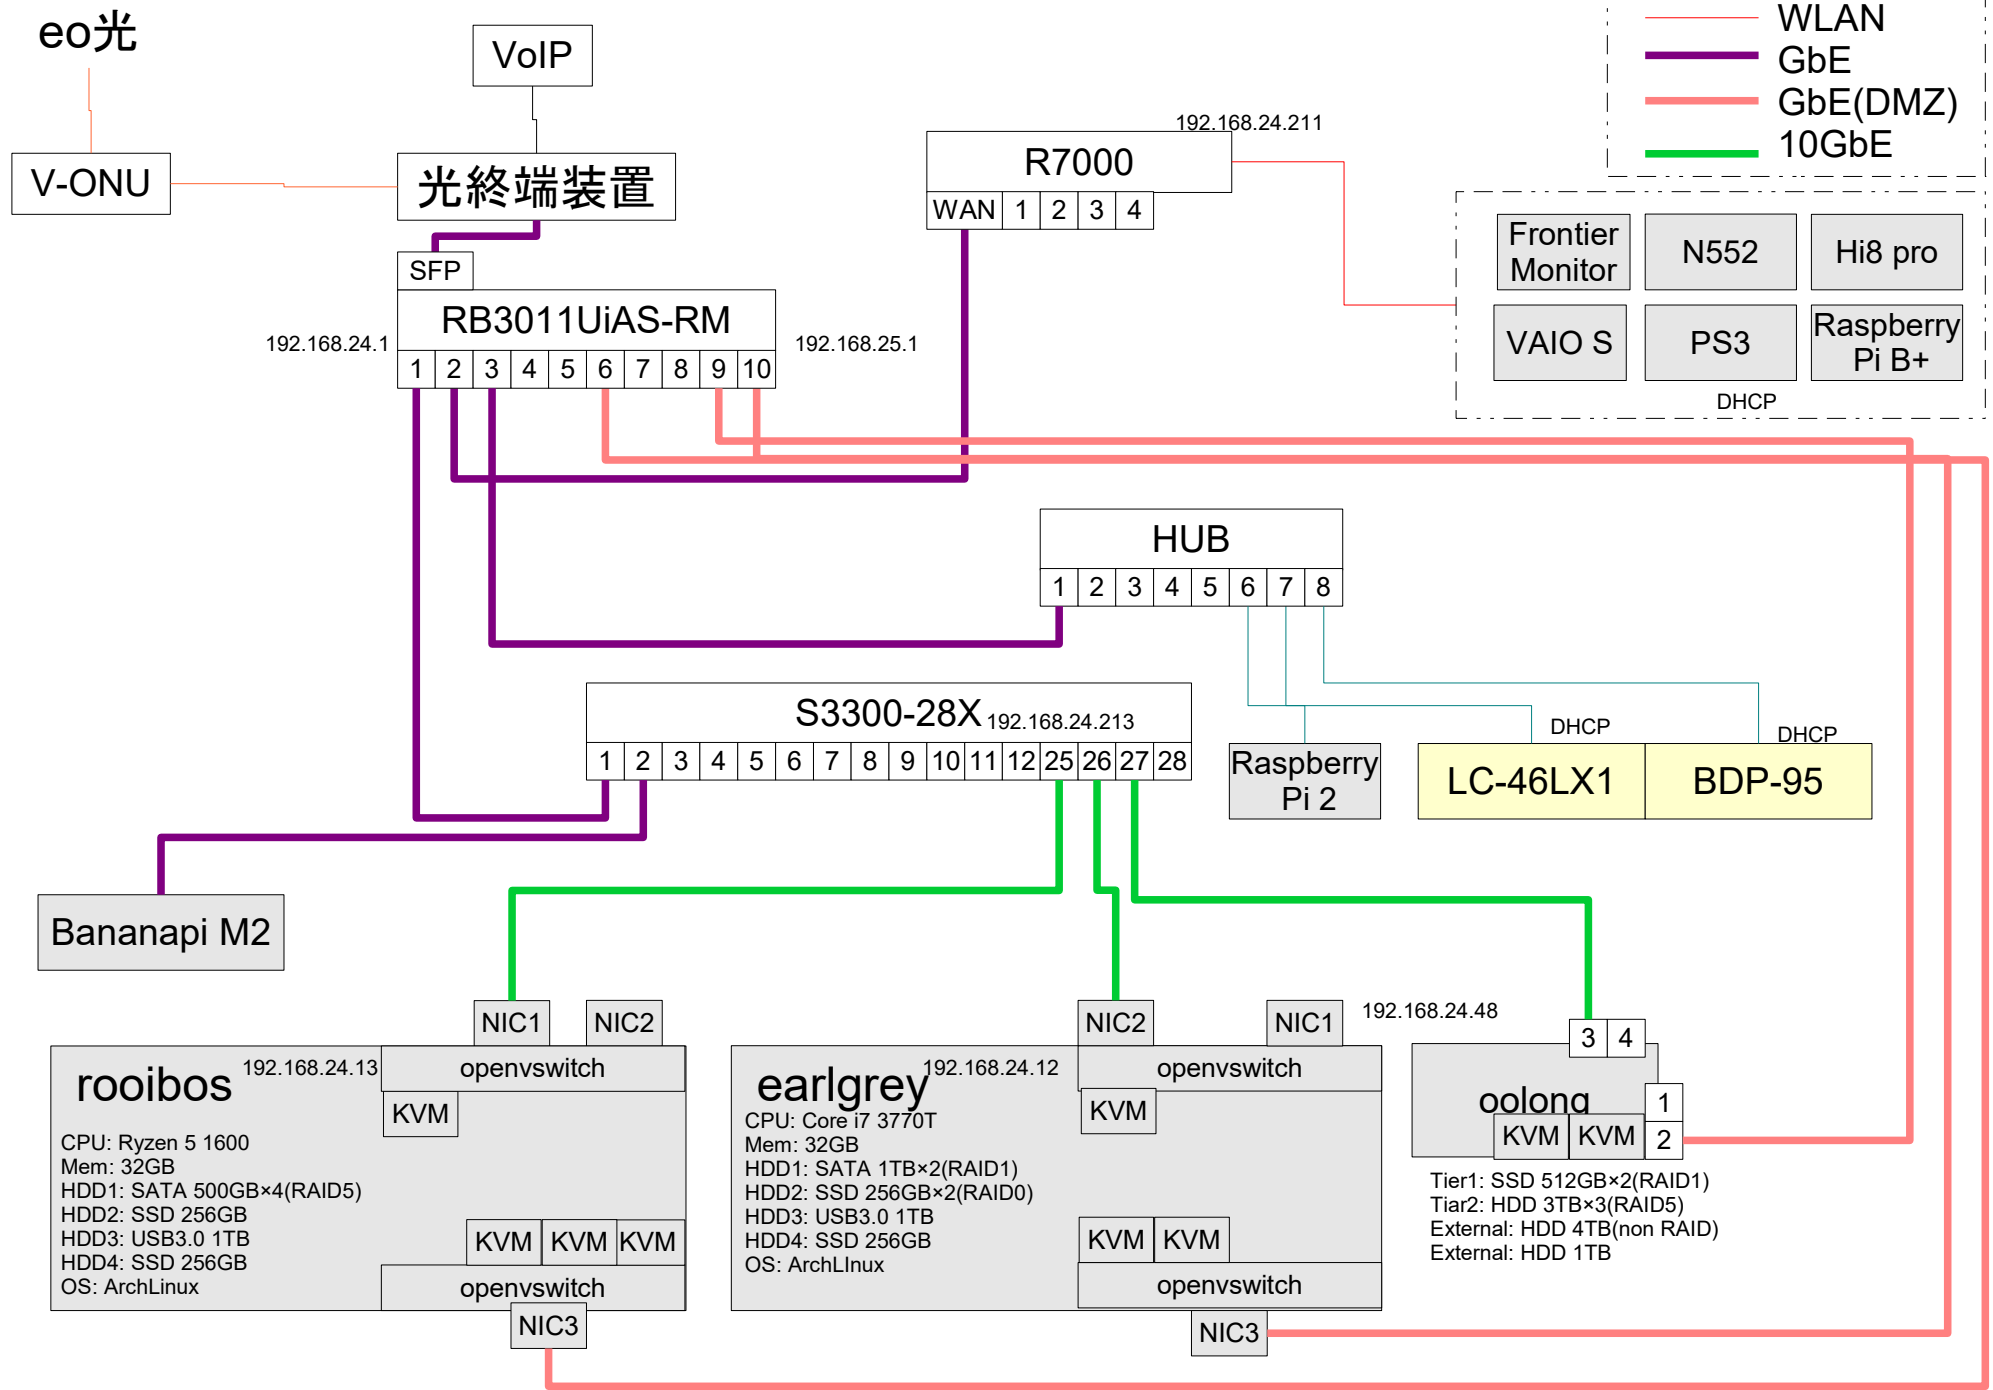

Network connection

Legend for connection types:

- FE (Blue line)
- WLAN (Red line)
- GbE (Purple line)
- GbE(DMZ) (Orange line)
- 10GbE (Green line)